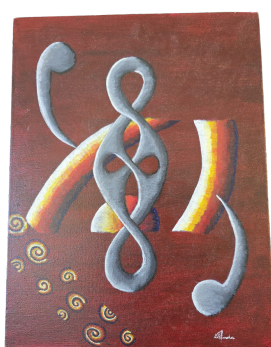

Title of Work: *Somewhere, Coromandel*

Medium: Acrylic on Canvas

Dimensions: 600 x 900

[View at Hospice Shop, 27 King St](#)

Zarina Binda

Description: Canvas

Dimensions: 39 x 30

[View at Hospice Shop, 27 King St](#)