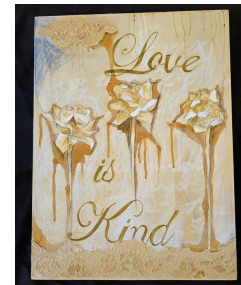

Title of Work: *Generation of Change*

Description: Canvas

[View at Tiny Turtles, 22 King St](#)

Sam Mockett

Title of Work: *Love is Kind*

Description: Canvas

[View at Tiny Turtles, 22 King St](#)

Thank you for supporting the Franklin Hospice Art Sale.