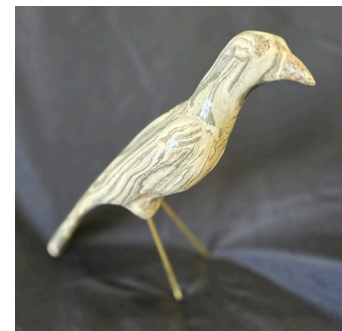

Jenny Konz

Title: *Poignant Primate*

Medium: Soft pastels

Dimensions: 380 x 310

Description (optional): Lovely moment caught on camera with a chimp holding his foot with his hand

[View at Halliwells, 81 King St](#)

Katie Blundell

Title: *Big Orange One*

Medium: Acrylic on plywood board

Dimensions: 600 x 500

Description: From the Farm Girl series, looking at women in farming, heavy machinery and art.

[View at Halliwells, 81 King St](#)

Helen Morrison

Title: *Cherrington Road Study*

Medium: Oil Paint

Dimensions: 380 x 310

Description: Clevedon view

[View at PBA, 217 King St](#)

Helen Dorresteyn

Title of Work: "Jim"

Medium: *Stoneware Clay*

Dimensions: 260 x 270

[View at PBA, 217 King St](#)

Linley Wilson

Title of Work: Love

Description: 3 x canvas

[View at Represent, 212 King St](#)