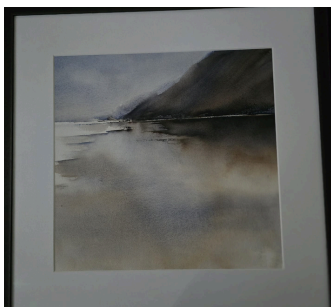

Franklin Hospice Art Exhibition and Sale

Aniwaniwa Tawa Harakeke Tings

Title: *Waikawa- Tipua o Rua*

Medium: Harakeke

Dimensions: 400(d) x 400(h), 300(d) x 350(h)

Description: A set of decorative woven flax baskets

[View at Inkke Fashions, 153 King St](#)

Ruby Rutherford

Title: *The Crater*

Medium: Watercolour

Dimensions: 440 x 550

Description: Local volcanic crater in Pukekohe East – Rimu framed

[View at The Flower Shoppe, 94 King St](#)